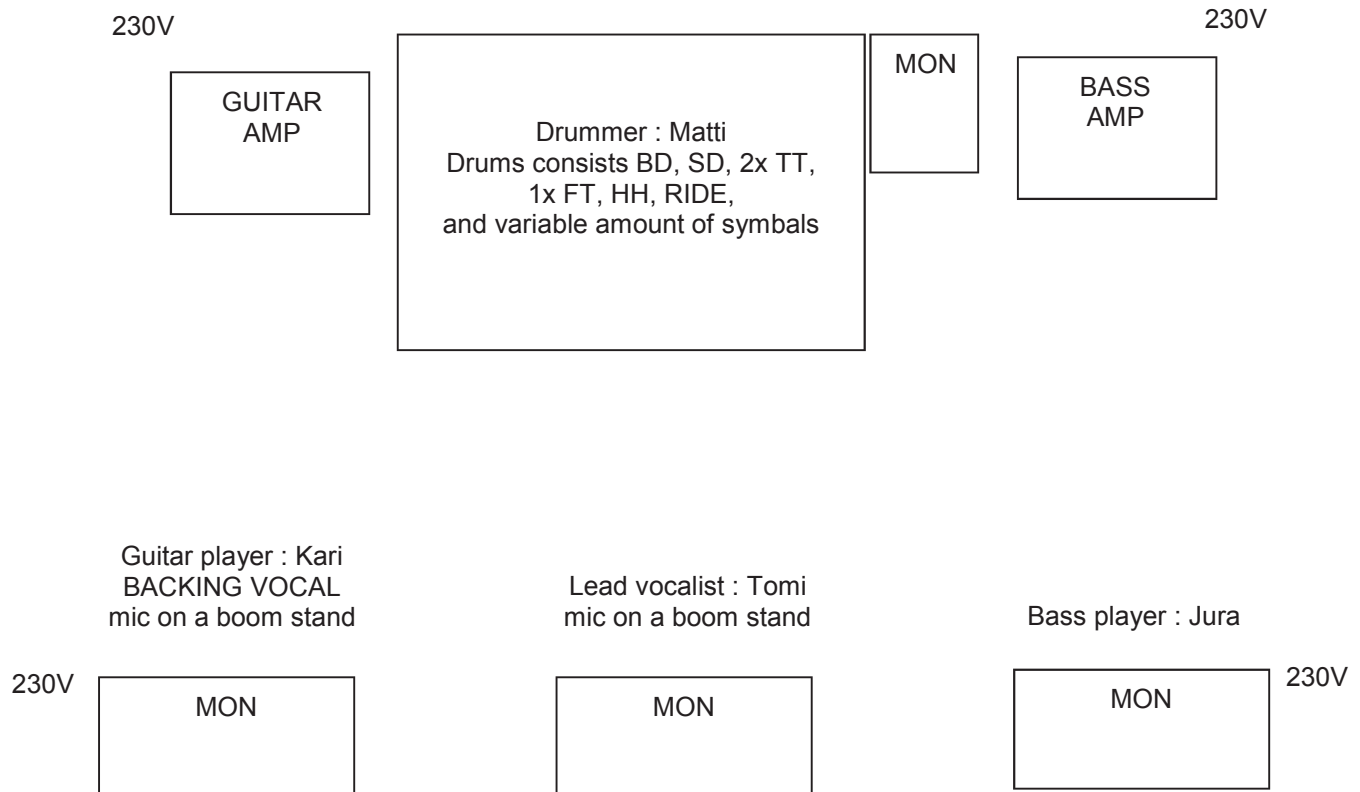

LIZARD DANCE

STAGE MAP Updated 1.1.2016

this stage map is available also from www.lizarddance.net

Vocal mics preferred Shure sm58, or equivalent, on a boom stand.

We have a backdrop 1x3m, fireproof DIN4108 B1.

Organizer supplied PA + tech, and monitors + tech.

Bass signal is taken from DI out of the bass amp.

Guitar cabinet (4x12") must be miked, preferred Shure sm57 or Sennheiser MD421. Transportation help of the backline onto the stage, and off the stage will be required.