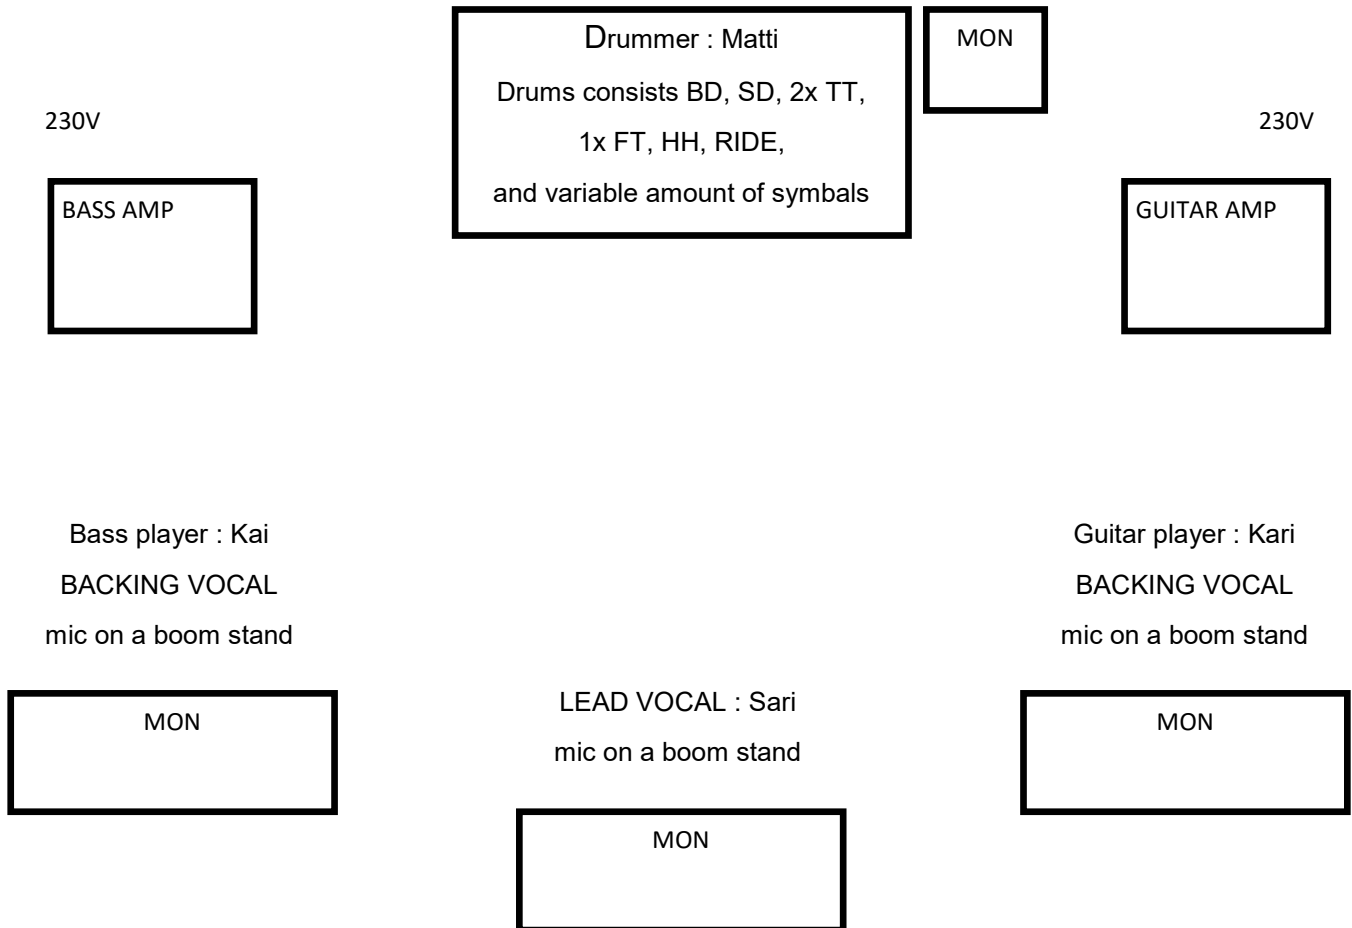

## STAGE MAP updated 1.4.2026

this stage map is available also from [www.lizarddance.net](http://www.lizarddance.net)

Vocal mics preferred Shure sm58, or equivalent, on a boom stand.

We have a backdrop 1x3m, fireproof DIN4108 B1.

Organizer supplied PA + tech, and monitors + tech.

Bass signal is taken from DI out of the bass amp.

Guitar cabinet (4x12") must be miked, preferred Shure sm57 or Sennheiser MD421.

Transportation help of the backline onto the stage, and off the stage will be required.